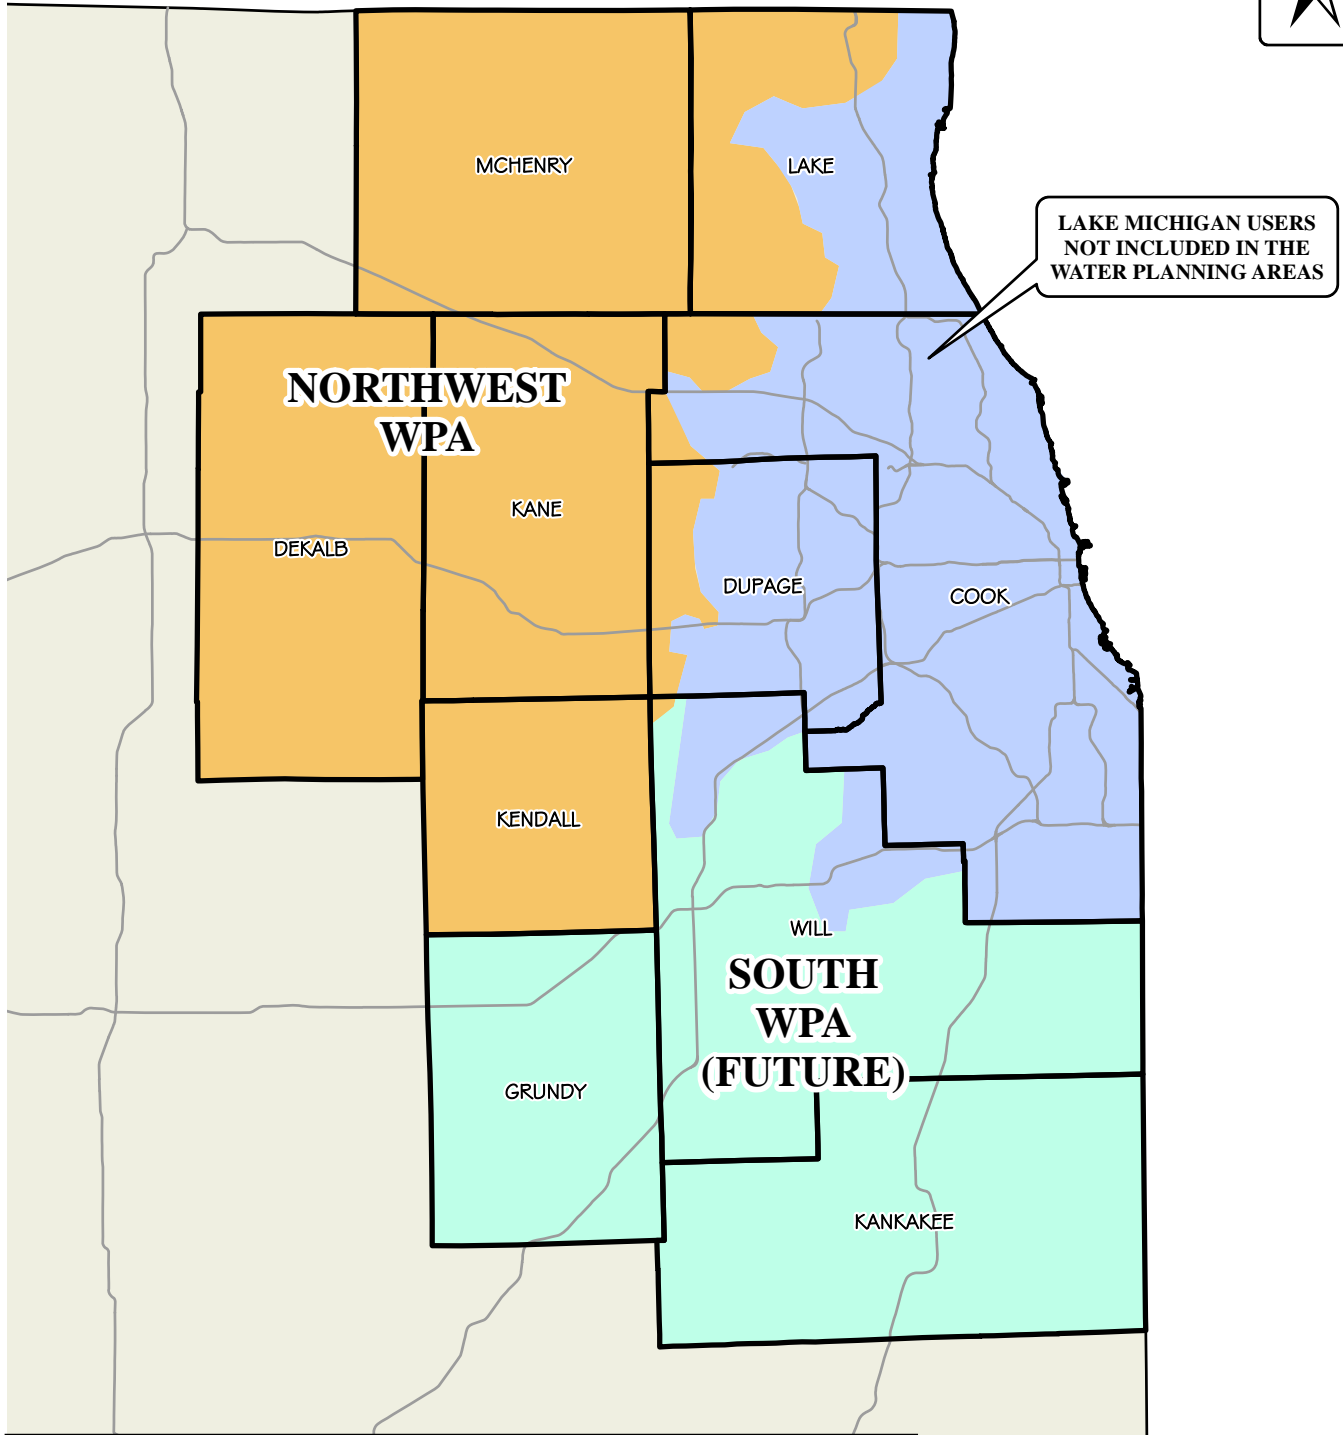

CHICAGO METRO WATER PLANNING AREAS

Legend

-  Northwest Water Planning Area (Boundaries Approximate)
-  South Water Planning Area (Future)
-  Excluded Area

FIGURE 2 - WATER MANAGEMENT AREAS